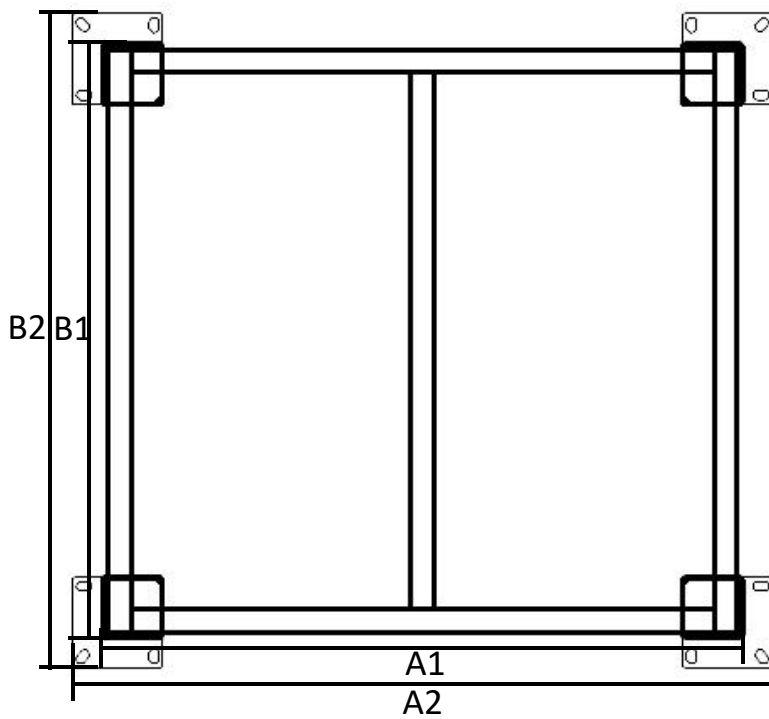

Installation Manual for Pergola 100A-6

A		1
B		1
C		1
D		1
E		1
F		4
G		2
H		4
I-1		3x3m 46
		3x4m 64
I-2		2
J		4
K		2
L		1
M		4
		1
		1

AA	 4.8X50	29
BB	 6X20	9
CC	 6X15	9
DD	 M10X100	17
EE		1

CC X8

K X2

	A1	A2	B1	B2
3*3M	2914mm	2974mm	2914mm	2974mm
3*4M	2914mm	2974mm	3887mm	3947mm

DD X16

M10X100