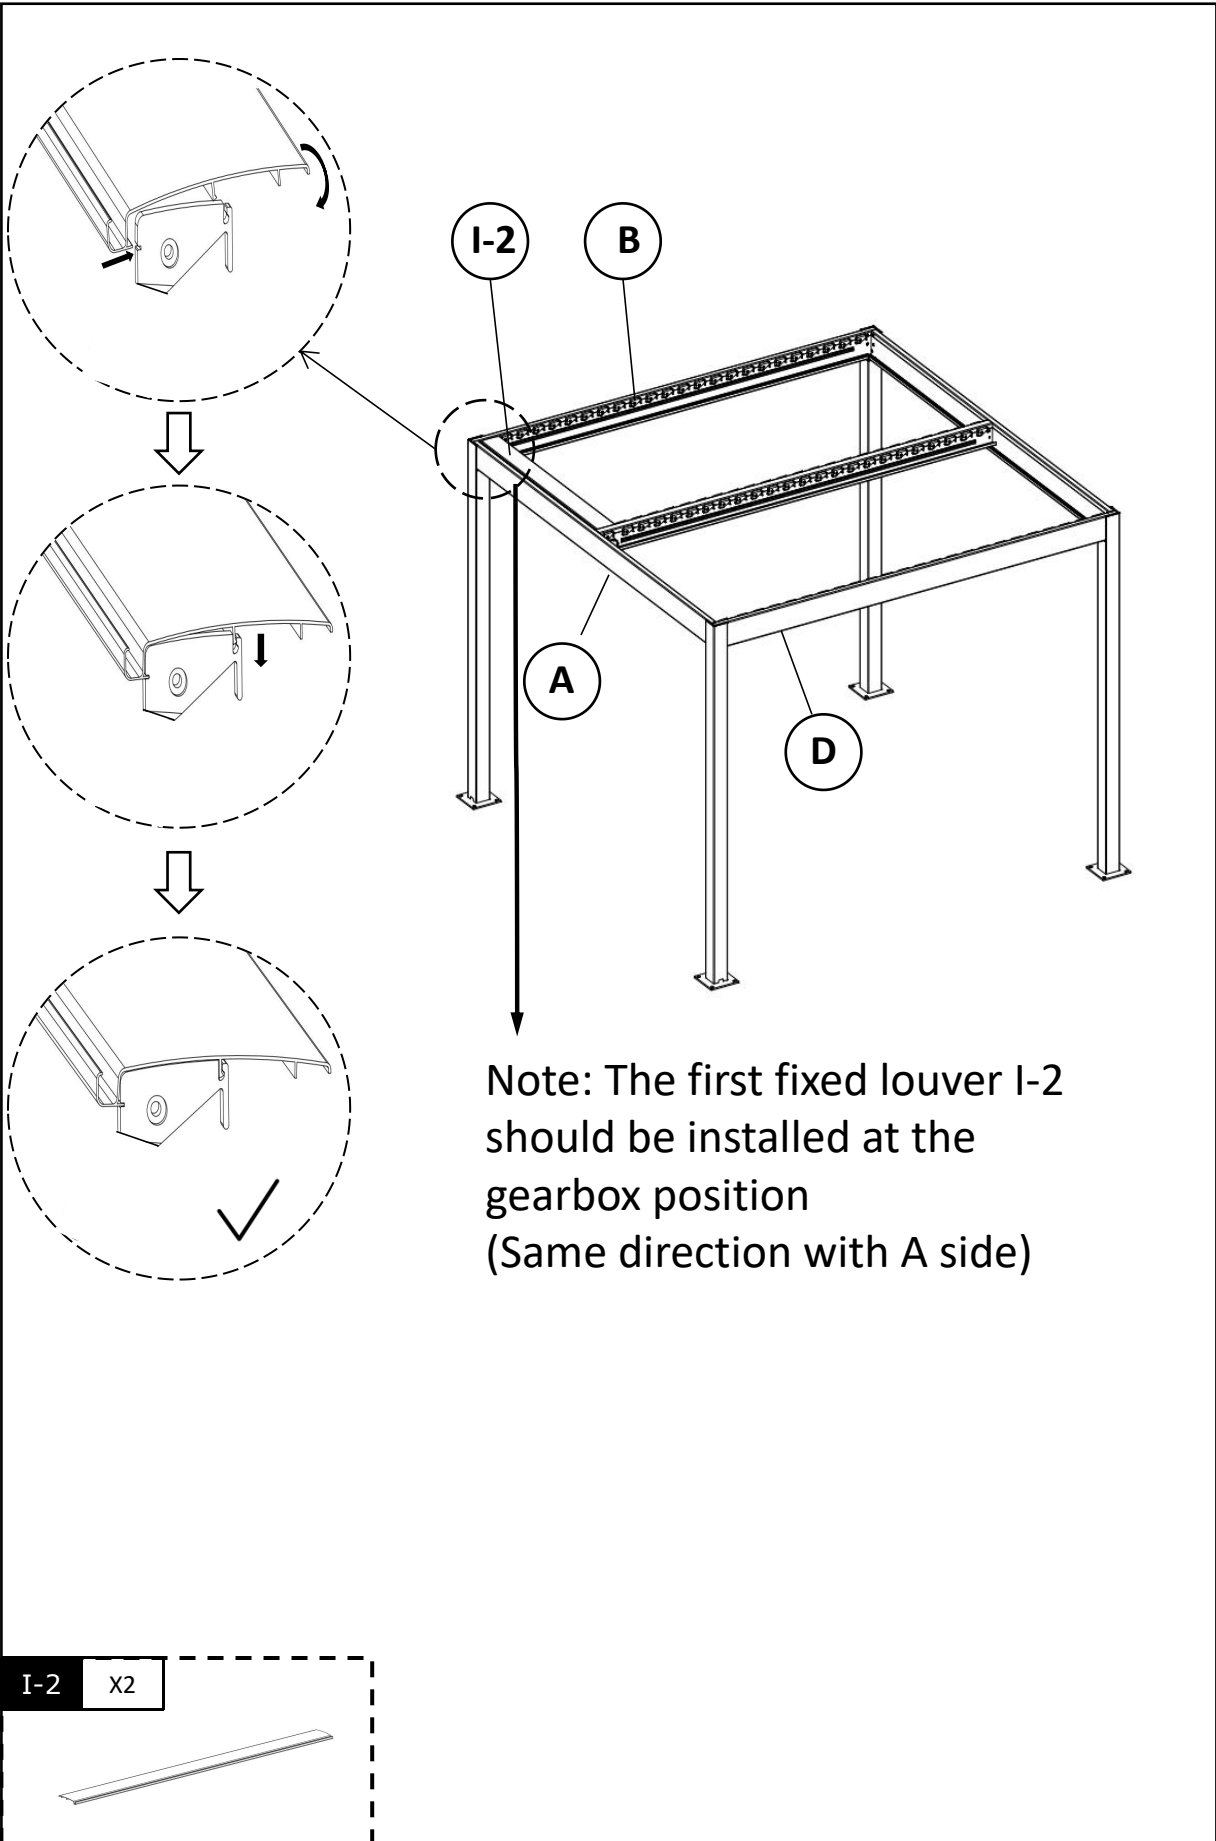

Installation Manual for Pergola 100A-6

A		1
B		1
C		1
D		1
E		1
F		4
G		2
H		4
I-1		3x3m 46
		3x4m 64
I-2		2
J		4
K		2
L		1
M		4
		1
		1

AA	 4.8X50	29
BB	 6X20	9
CC	 6X15	9
DD	 M10X100	17
EE		1

CC X8

K X2

	A1	A2	B1	B2
3*3M	2914mm	2974mm	2914mm	2974mm
3*4M	2914mm	2974mm	3887mm	3947mm

DD X16

M10X100