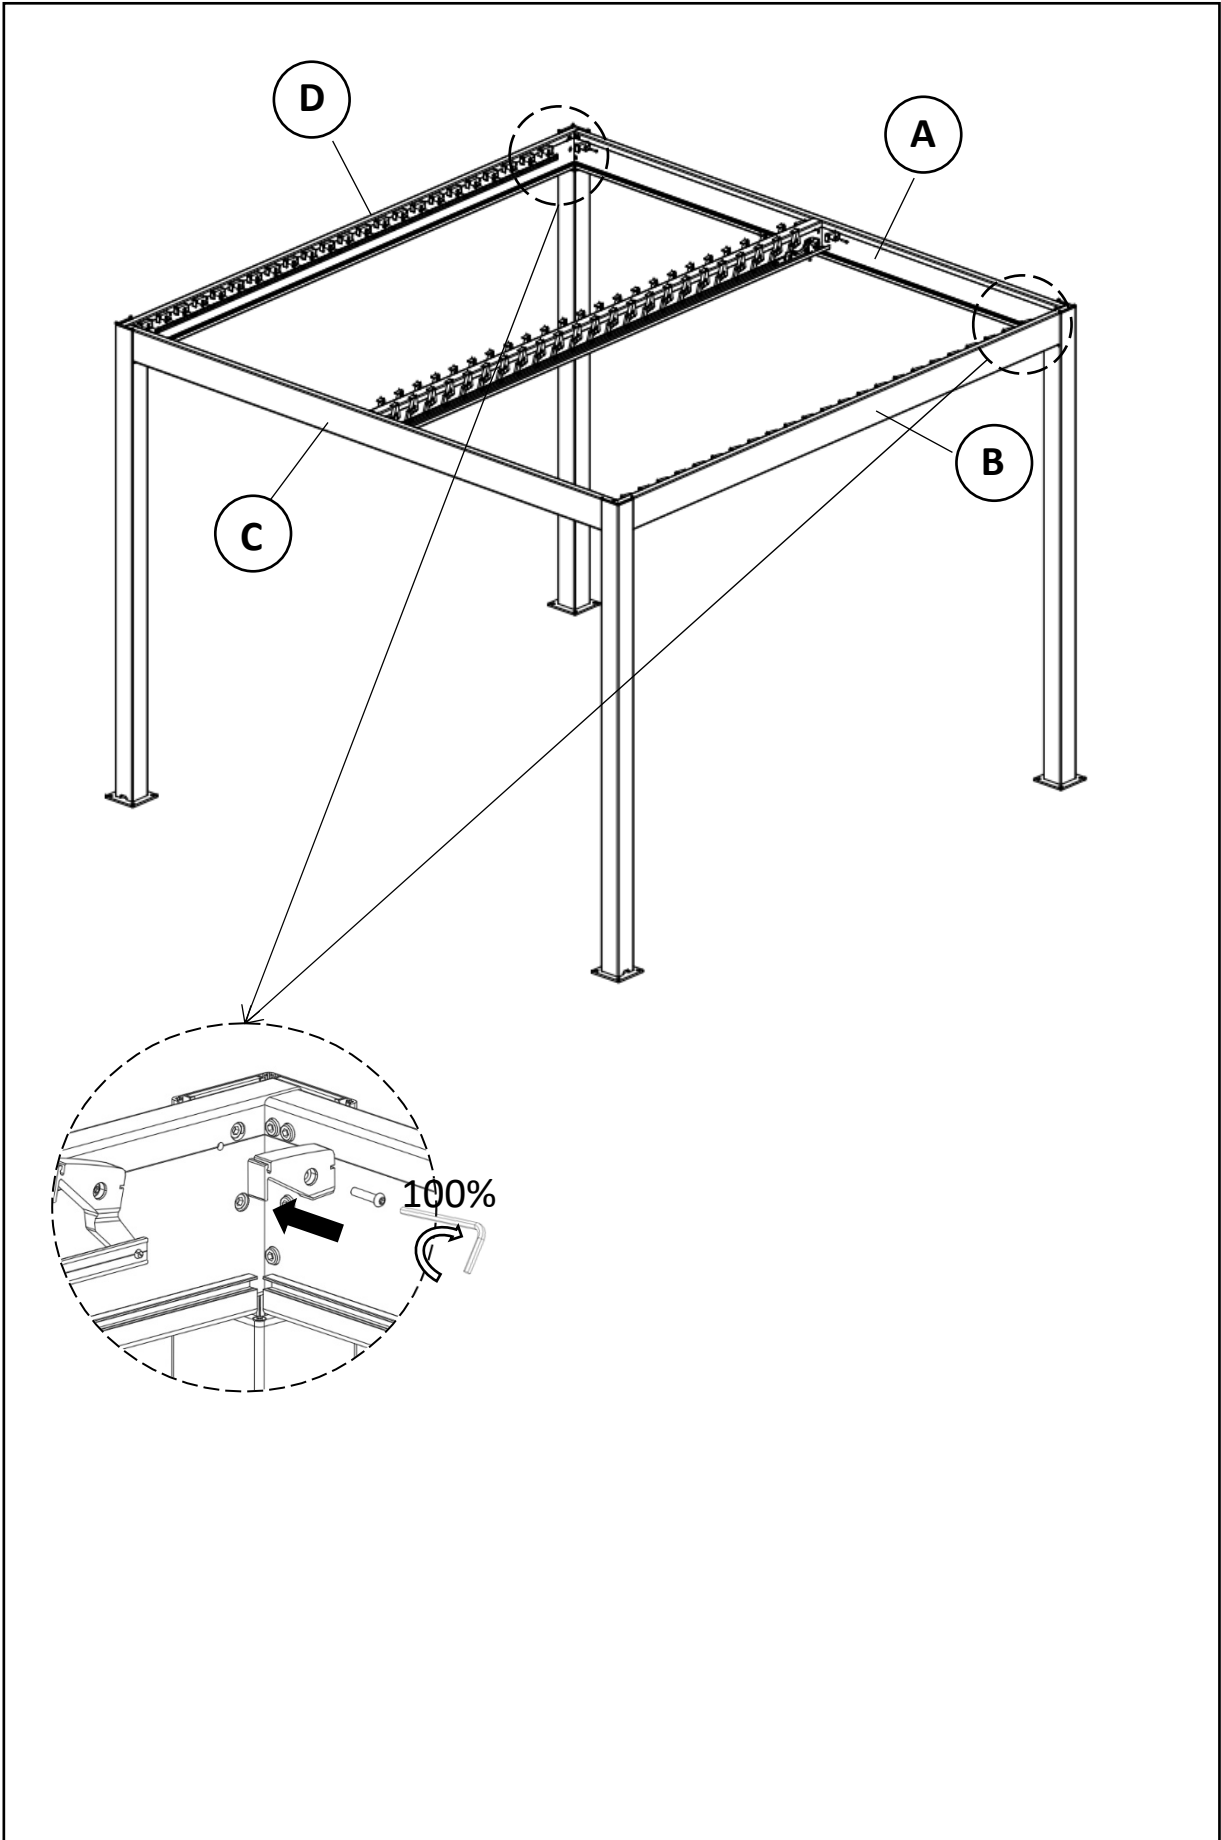

Installation Manual for Pergola 100A-6

A		1
B		1
C		1
D		1
E		1
F		4
G		2
H		4
I-1		3x3m 46
		3x4m 64
I-2		2
J		4
K		2
L		1
M		4
		1
		1

AA	 4.8X50	29
BB	 6X20	9
CC	 6X15	9
DD	 M10X100	17
EE		1

CC X8

K X2

	A1	A2	B1	B2
3*3M	2914mm	2974mm	2914mm	2974mm
3*4M	2914mm	2974mm	3887mm	3947mm

DD X16

M10X100